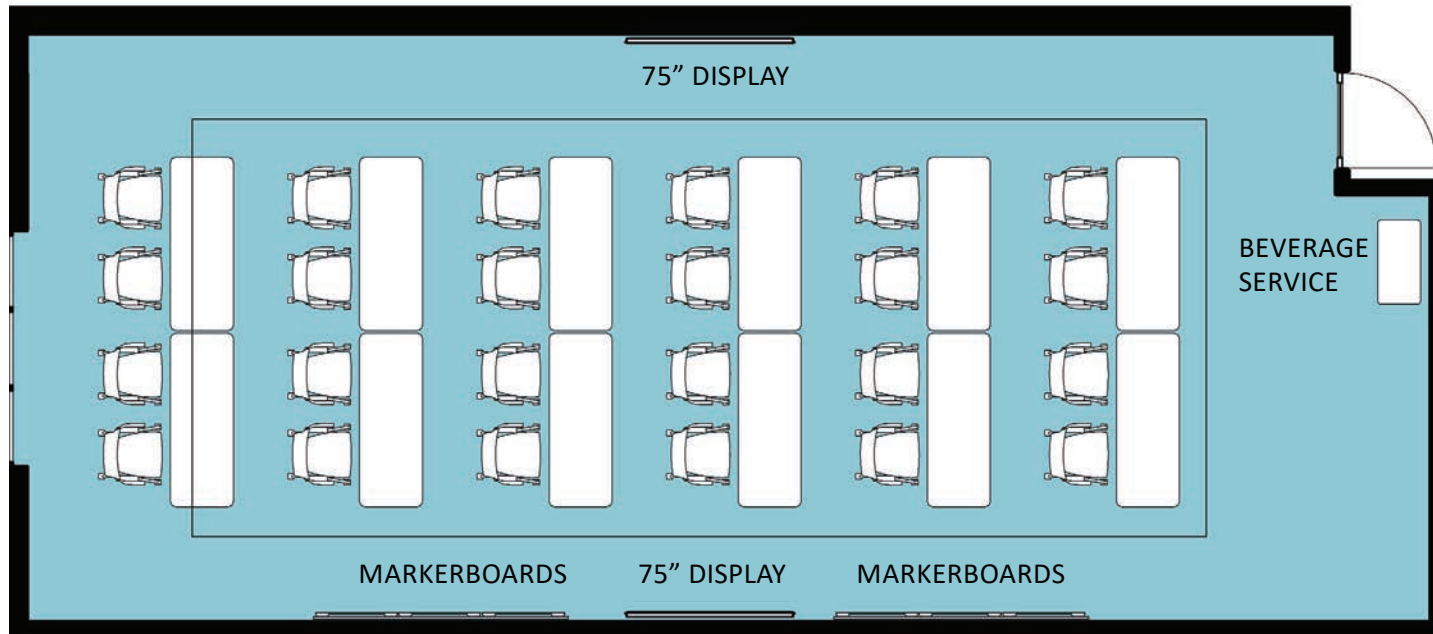

REEDY ROOM STANDARD

SEATS 8

DIMENSIONS 21' x 15'

75\" LCD DISPLAY WITH HD CAMERA AND SOUNDBAR
WIRELESS AND WIRED CONNECTIVITY

REEDY ROOM U-SHAPE

SEATS 10

DIMENSIONS 21' x 15'

75" LCD DISPLAY WITH HD CAMERA AND SOUNDBAR
WIRELESS AND WIRED CONNECTIVITY

PEPSI ROOM STANDARD

SEATS 24

DIMENSIONS 44' x 18'

TWO - 75" LCD DISPLAY WITH HD CAMERA AND SOUNDBAR

WIRELESS AND WIRED CONNECTIVITY

PEPSI ROOM CLASSROOM A

SEATS 24

DIMENSIONS 44' x 18'

TWO - 75" LCD DISPLAY WITH HD CAMERA AND SOUNDBAR

WIRELESS AND WIRED CONNECTIVITY

PEPSI ROOM CLASSROOM B

SEATS 24

DIMENSIONS 44' x 18'

TWO - 75" LCD DISPLAY WITH HD CAMERA AND SOUNDBAR

WIRELESS AND WIRED CONNECTIVITY

PEPSI ROOM CLASSROOM C

SEATS 24

DIMENSIONS 44' x 18'

TWO - 75" LCD DISPLAY WITH HD CAMERA AND SOUNDBAR

WIRELESS AND WIRED CONNECTIVITY

COLA ROOM STANDARD

SEATS 24

DIMENSIONS 44' x 18'