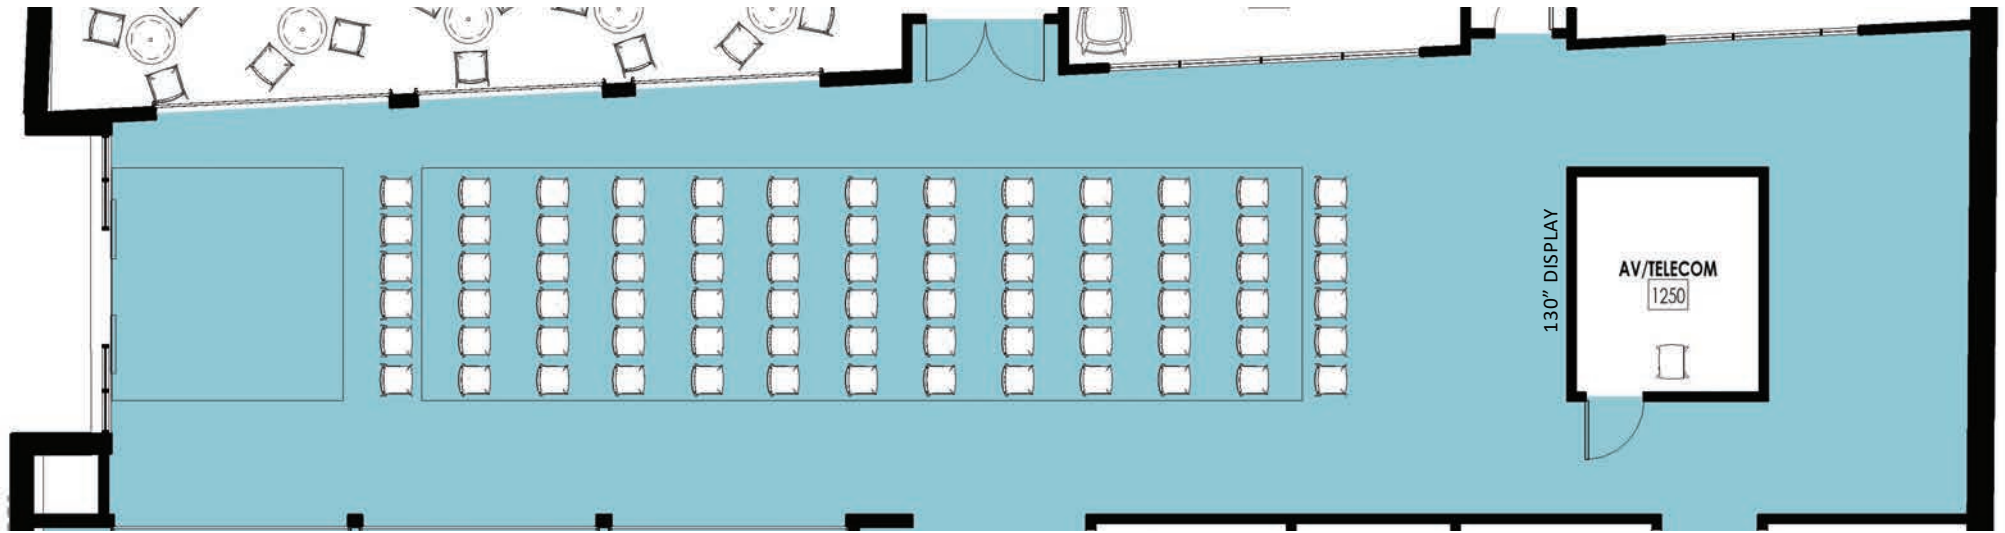

PEPSI ROOM CLASSROOM C

SEATS 24

DIMENSIONS 44' x 18'

TWO - 75" LCD DISPLAY WITH HD CAMERA AND SOUNDBAR

WIRELESS AND WIRED CONNECTIVITY

COLA ROOM STANDARD

SEATS 24

DIMENSIONS 44' x 18'

WIRELESS AND WIRED CONNECTIVITY

*AUDIO AND VIDEO CAN BE SIMULTANEOUSLY CAST IN ATRIUM

UPSTATE DOUBLE U SEATS 58

DIMENSIONS 44' x 60'

159" MOTORIZED PROJECTION SCREEN

MICROSOFT TEAMS ROOM VIDEOCONFERENCING

AUDIO SYSTEM WITH CEILING MICROPHONES AND SPEAKERS

FOUR LAVALIER MICROPHONES

WIRELESS AND WIRED CONNECTIVITY

*AUDIO AND VIDEO CAN BE SIMULTANEOUSLY CAST IN ATRIUM

ATRIUM DEFAULT SEATS 30

DIMENSIONS 95' x 22'

130" VIDEO WALL

MICROSOFT TEAMS ROOM VIDEOCONFERENCING

AUDIO SYSTEM WITH CEILING MICROPHONES AND SPEAKERS

TWO LAVALIER MICROPHONES

WIRELESS AND WIRED CONNECTIVITY

*AUDIO AND VIDEO CAN BE SIMULTANEOUSLY CAST IN UPSTATE ROOM

ATRIUM AUDITORIUM

SEATS 78

DIMENSIONS 95' x 22'