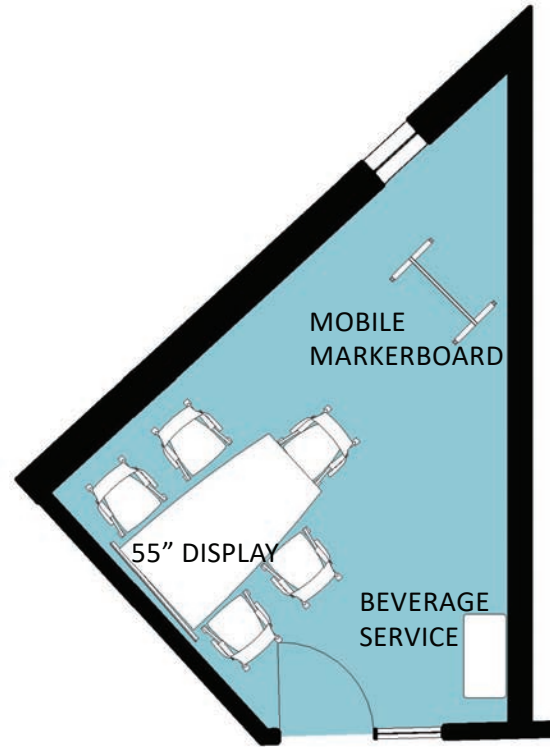

RABBIT ROOM

SEATS 4

DIMENSIONS 10' x 10'

55" LCD DISPLAY WITH HD CAMERA AND SOUNDBAR

WIRELESS AND WIRED CONNECTIVITY

SWAMP ROOM

SEATS 5

55" LCD DISPLAY WITH HD CAMERA AND SOUNDBAR
WIRELESS AND WIRED CONNECTIVITY

REEDY ROOM STANDARD

SEATS 8

DIMENSIONS 21' x 15'

75\" LCD DISPLAY WITH HD CAMERA AND SOUNDBAR
WIRELESS AND WIRED CONNECTIVITY

REEDY ROOM U-SHAPE

SEATS 10

DIMENSIONS 21' x 15'

75" LCD DISPLAY WITH HD CAMERA AND SOUNDBAR
WIRELESS AND WIRED CONNECTIVITY

PEPSI ROOM STANDARD

SEATS 24

DIMENSIONS 44' x 18'

TWO - 75" LCD DISPLAY WITH HD CAMERA AND SOUNDBAR

WIRELESS AND WIRED CONNECTIVITY

PEPSI ROOM CLASSROOM A

SEATS 24

DIMENSIONS 44' x 18'

PEPSI ROOM CLASSROOM C

SEATS 24

DIMENSIONS 44' x 18'

TWO - 75" LCD DISPLAY WITH HD CAMERA AND SOUNDBAR

WIRELESS AND WIRED CONNECTIVITY

COLA ROOM STANDARD

SEATS 24

DIMENSIONS 44' x 18'