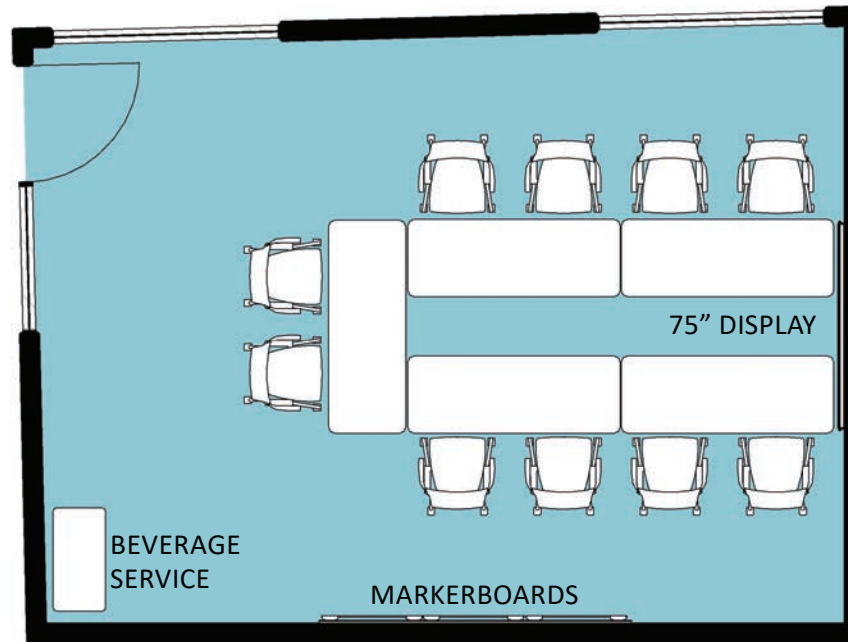

RABBIT ROOM

SEATS 4

DIMENSIONS 10' x 10'

55" LCD DISPLAY WITH HD CAMERA AND SOUNDBAR

WIRELESS AND WIRED CONNECTIVITY

SWAMP ROOM

SEATS 5

55" LCD DISPLAY WITH HD CAMERA AND SOUNDBAR
WIRELESS AND WIRED CONNECTIVITY

REEDY ROOM STANDARD

SEATS 8

DIMENSIONS 21' x 15'

75\" LCD DISPLAY WITH HD CAMERA AND SOUNDBAR
WIRELESS AND WIRED CONNECTIVITY

REEDY ROOM U-SHAPE

SEATS 10

DIMENSIONS 21' x 15'

75" LCD DISPLAY WITH HD CAMERA AND SOUNDBAR
WIRELESS AND WIRED CONNECTIVITY

PEPSI ROOM STANDARD

SEATS 24

DIMENSIONS 44' x 18'

TWO - 75" LCD DISPLAY WITH HD CAMERA AND SOUNDBAR

WIRELESS AND WIRED CONNECTIVITY

PEPSI ROOM CLASSROOM A

SEATS 24

DIMENSIONS 44' x 18'

PEPSI ROOM CLASSROOM C

SEATS 24

DIMENSIONS 44' x 18'

TWO - 75" LCD DISPLAY WITH HD CAMERA AND SOUNDBAR

WIRELESS AND WIRED CONNECTIVITY

COLA ROOM STANDARD

SEATS 24

DIMENSIONS 44' x 18'