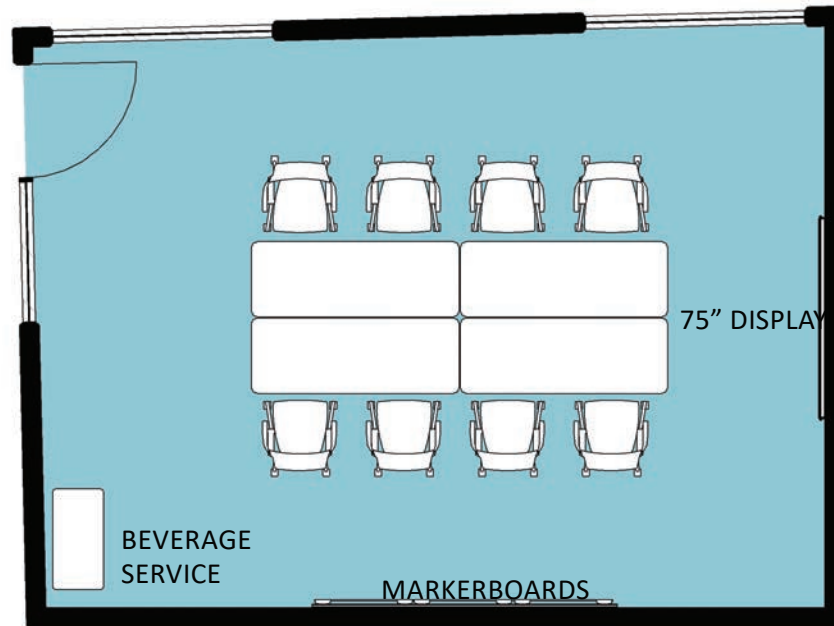

RABBIT ROOM

SEATS 4

DIMENSIONS 10' x 10'

55" LCD DISPLAY WITH HD CAMERA AND SOUNDBAR

WIRELESS AND WIRED CONNECTIVITY

SWAMP ROOM

SEATS 5

55" LCD DISPLAY WITH HD CAMERA AND SOUNDBAR
WIRELESS AND WIRED CONNECTIVITY

REEDY ROOM STANDARD

SEATS 8

DIMENSIONS 21' x 15'

75\" LCD DISPLAY WITH HD CAMERA AND SOUNDBAR
WIRELESS AND WIRED CONNECTIVITY

REEDY ROOM U-SHAPE

SEATS 10

DIMENSIONS 21' x 15'

75" LCD DISPLAY WITH HD CAMERA AND SOUNDBAR
WIRELESS AND WIRED CONNECTIVITY

PEPSI ROOM STANDARD

SEATS 24

DIMENSIONS 44' x 18'

TWO - 75" LCD DISPLAY WITH HD CAMERA AND SOUNDBAR

WIRELESS AND WIRED CONNECTIVITY

PEPSI ROOM CLASSROOM A

SEATS 24

DIMENSIONS 44' x 18'

TWO - 75" LCD DISPLAY WITH HD CAMERA AND SOUNDBAR

WIRELESS AND WIRED CONNECTIVITY

PEPSI ROOM CLASSROOM B

SEATS 24

DIMENSIONS 44' x 18'

TWO - 75" LCD DISPLAY WITH HD CAMERA AND SOUNDBAR

WIRELESS AND WIRED CONNECTIVITY