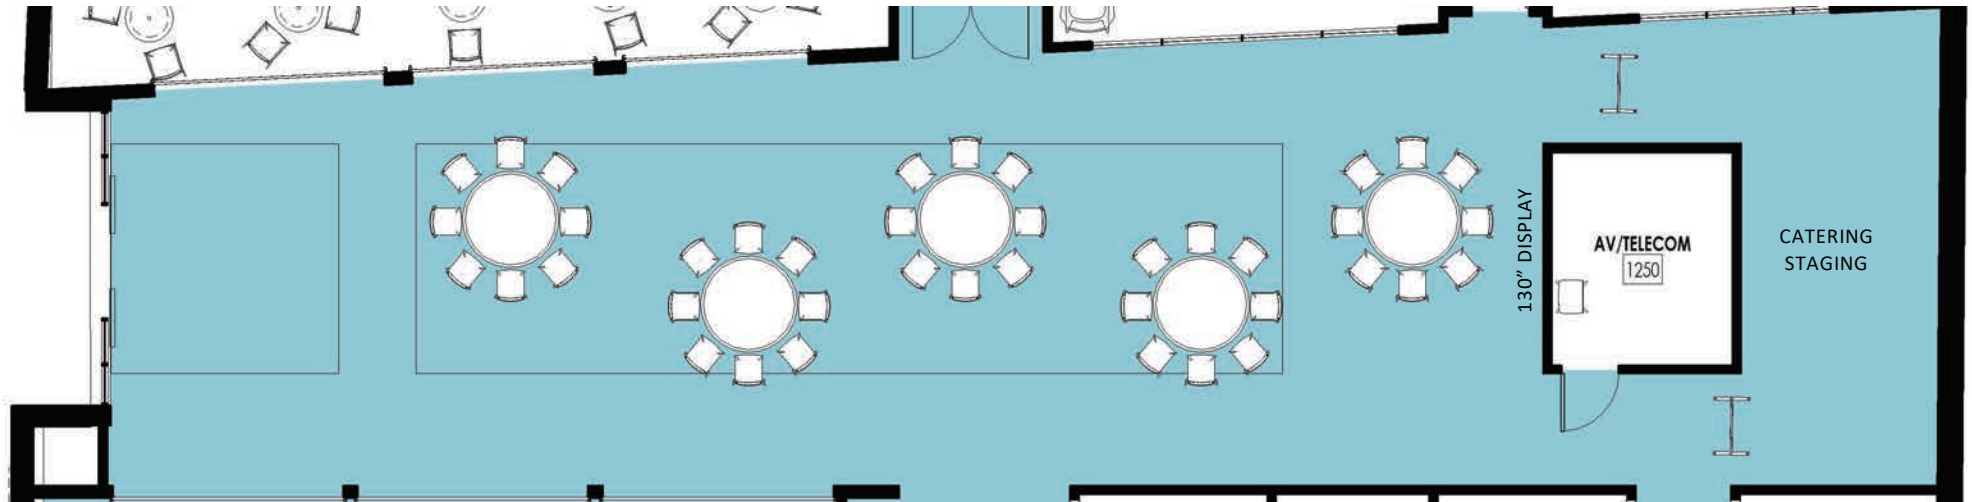

NOTE: REQUIRES RENTAL TABLES

SEATS 24

DIMENSIONS 52' x 45'

TWO 55" SCREENS

WIRELESS CONNECTIVITY

VARIOUS LOUNGE AND CAFÉ SEATING

UPSTATE DEFAULT SEATS 72

DIMENSIONS 44' x 60'
 159" MOTORIZED PROJECTION SCREEN
 MICROSOFT TEAMS ROOM VIDEOCONFERENCING
 AUDIO SYSTEM WITH CEILING MICROPHONES AND SPEAKERS
 FOUR LAVALIER MICROPHONES
 WIRELESS AND WIRED CONNECTIVITY
 *AUDIO AND VIDEO CAN BE SIMULTANEOUSLY CAST IN ATRIUM

ATRIUM AUDITORIUM WITH STAGE SEATS 78

NOTE: STAGE REQUIRES RENTAL

DIMENSIONS 95' x 22'

130" VIDEO WALL

MICROSOFT TEAMS ROOM VIDEOCONFERENCING

AUDIO SYSTEM WITH CEILING MICROPHONES AND SPEAKERS

TWO LAVALIER MICROPHONES

WIRELESS AND WIRED CONNECTIVITY

*AUDIO AND VIDEO CAN BE SIMULTANEOUSLY CAST IN UPSTATE ROOM

ATRIUM RECEPTION

DIMENSIONS 95' x 22'

130" VIDEO WALL

MICROSOFT TEAMS ROOM VIDEOCONFERENCING

AUDIO SYSTEM WITH CEILING MICROPHONES AND SPEAKERS

TWO LAVALIER MICROPHONES

WIRELESS AND WIRED CONNECTIVITY

*AUDIO AND VIDEO CAN BE SIMULTANEOUSLY CAST IN UPSTATE ROOM

ATRIUM BANQUET SEATS 40

NOTE: REQUIRES RENTAL TABLES

DIMENSIONS 95' x 22'

130" VIDEO WALL