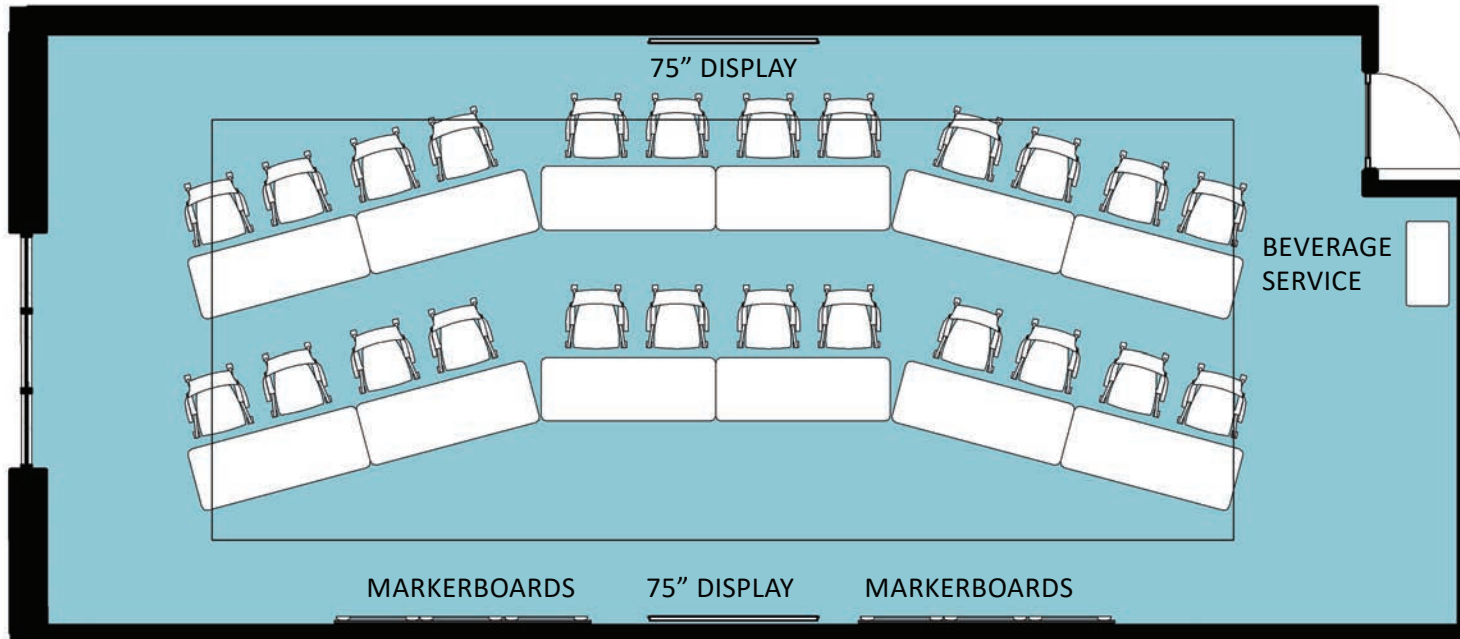

PEPSI ROOM STANDARD

SEATS 24

DIMENSIONS 44' x 18'

TWO - 75" LCD DISPLAY WITH HD CAMERA AND SOUNDBAR

WIRELESS AND WIRED CONNECTIVITY

PEPSI ROOM CLASSROOM A

SEATS 24

DIMENSIONS 44' x 18'

TWO - 75" LCD DISPLAY WITH HD CAMERA AND SOUNDBAR

WIRELESS AND WIRED CONNECTIVITY

PEPSI ROOM CLASSROOM B

SEATS 24

DIMENSIONS 44' x 18'

TWO - 75" LCD DISPLAY WITH HD CAMERA AND SOUNDBAR

WIRELESS AND WIRED CONNECTIVITY

PEPSI ROOM CLASSROOM C

SEATS 24

DIMENSIONS 44' x 18'

TWO - 75" LCD DISPLAY WITH HD CAMERA AND SOUNDBAR

WIRELESS AND WIRED CONNECTIVITY

COLA ROOM STANDARD

SEATS 24

DIMENSIONS 44' x 18'

TWO - 75" LCD DISPLAY WITH HD CAMERA AND SOUNDBAR

WIRELESS AND WIRED CONNECTIVITY

SOCIAL COMMONS
SEATS 23
DIMENSIONS 52' x 45'
TWO 55" SCREENS
WIRELESS CONNECTIVITY
VARIOUS LOUNGE AND CAFÉ SEATING

SOCIAL COMMONS BANQUET