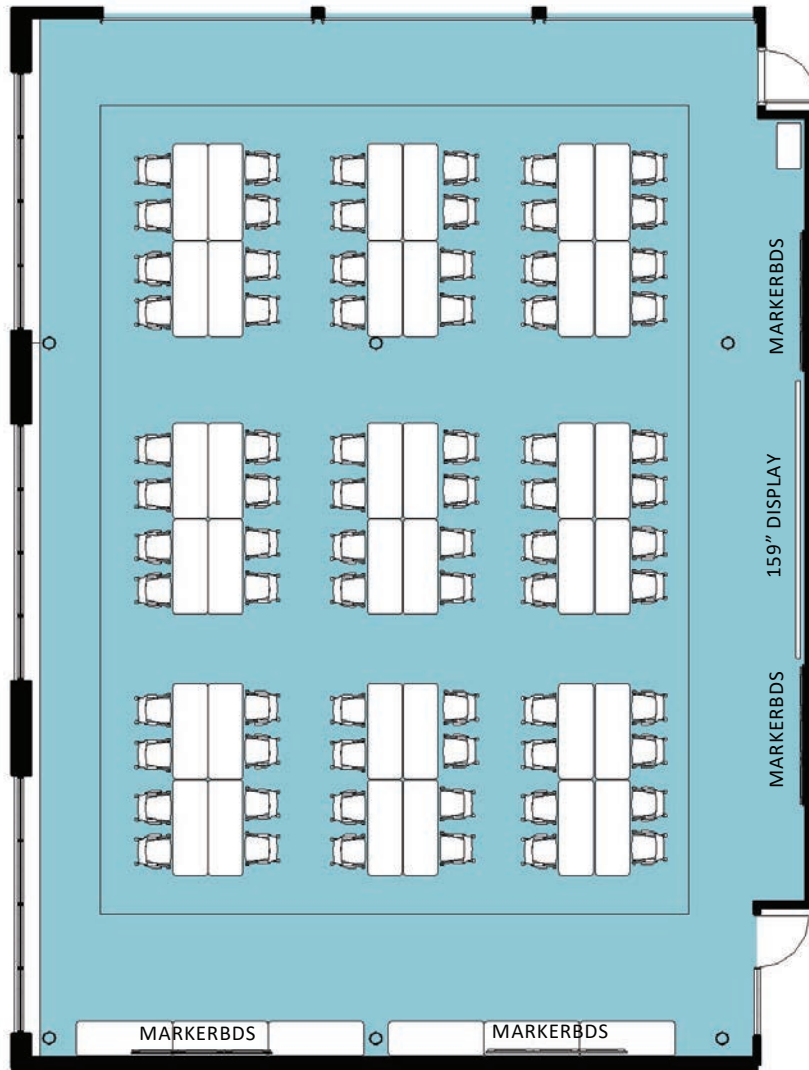

UPSTATE DINING 1 SEATS 72

DIMENSIONS 44' x 60'
159" MOTORIZED PROJECTION SCREEN
MICROSOFT TEAMS ROOM VIDEOCONFERENCING
AUDIO SYSTEM WITH CEILING MICROPHONES AND SPEAKERS
FOUR LAVALIER MICROPHONES
WIRELESS AND WIRED CONNECTIVITY
*AUDIO AND VIDEO CAN BE SIMULTANEOUSLY CAST IN ATRIUM