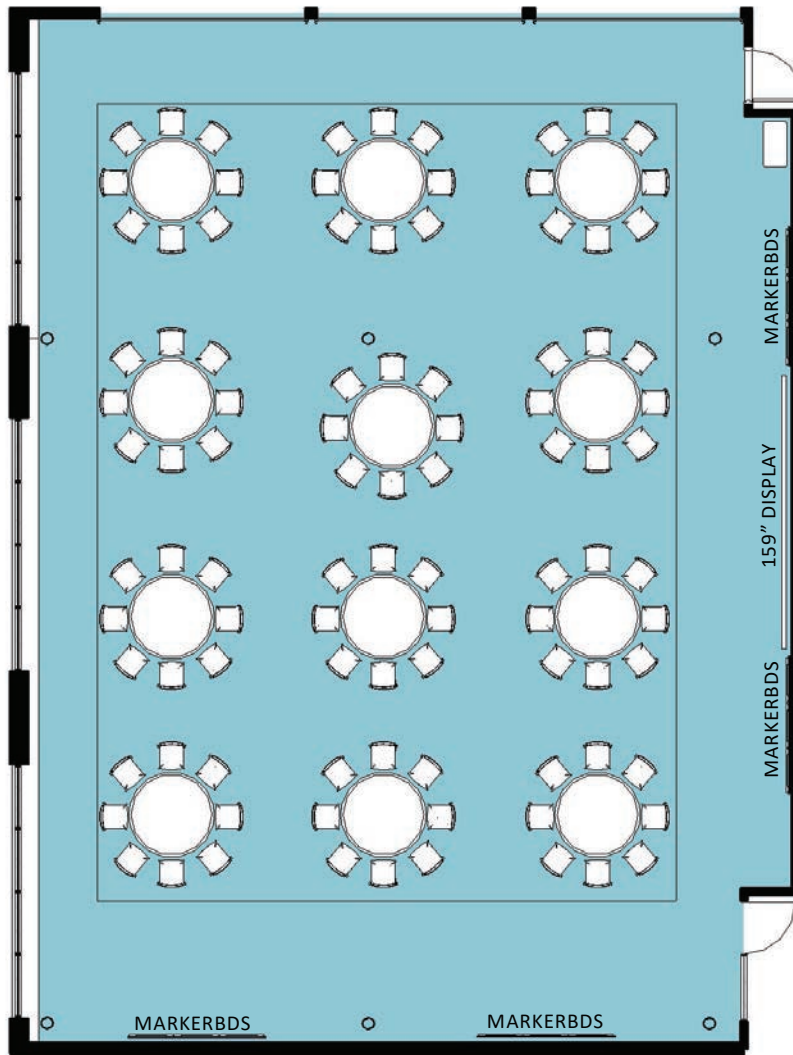

UPSTATE BANQUET SEATS 96

NOTE: REQUIRES RENTAL TABLES

DIMENSIONS 44' x 60'

159" MOTORIZED PROJECTION SCREEN

MICROSOFT TEAMS ROOM VIDEOCONFERENCING

AUDIO SYSTEM WITH CEILING MICROPHONES AND SPEAKERS

FOUR LAVALIER MICROPHONES

WIRELESS AND WIRED CONNECTIVITY

*AUDIO AND VIDEO CAN BE SIMULTANEOUSLY CAST IN ATRIUM