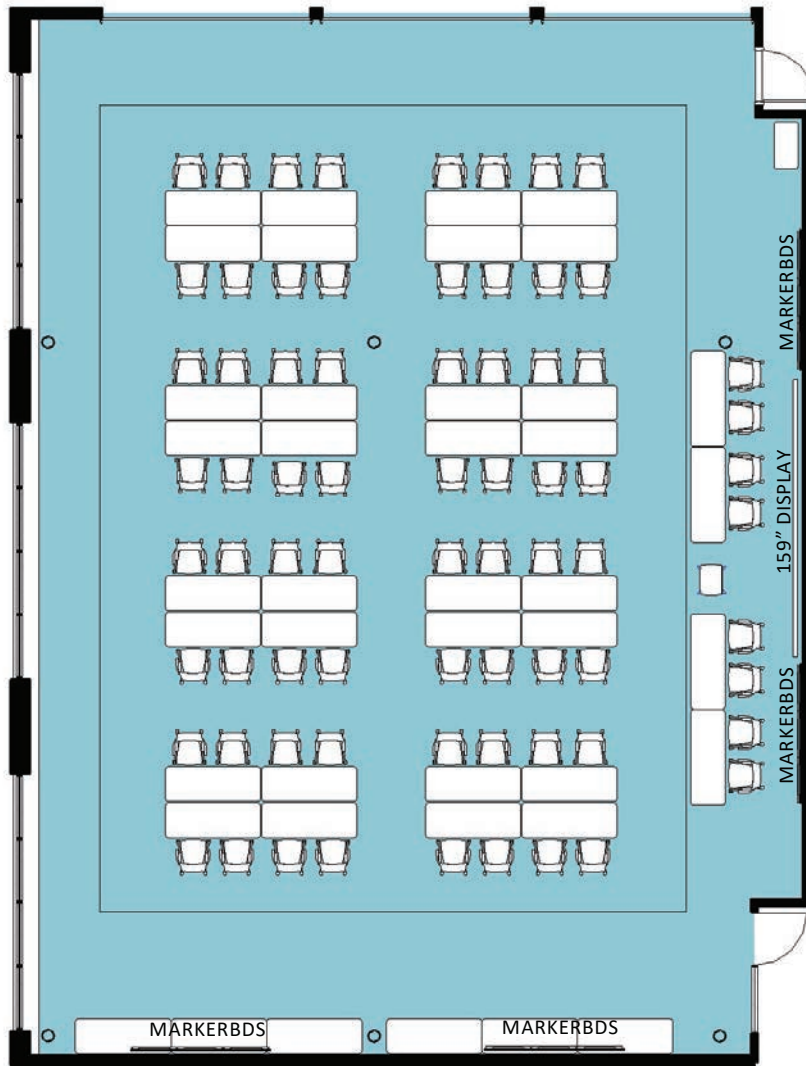

UPSTATE DINING 2 SEATS 80

DIMENSIONS 44' x 60'
159" MOTORIZED PROJECTION SCREEN
MICROSOFT TEAMS ROOM VIDEOCONFERENCING
AUDIO SYSTEM WITH CEILING MICROPHONES AND SPEAKERS
FOUR LAVALIER MICROPHONES
WIRELESS AND WIRED CONNECTIVITY
*AUDIO AND VIDEO CAN BE SIMULTANEOUSLY CAST IN ATRIUM