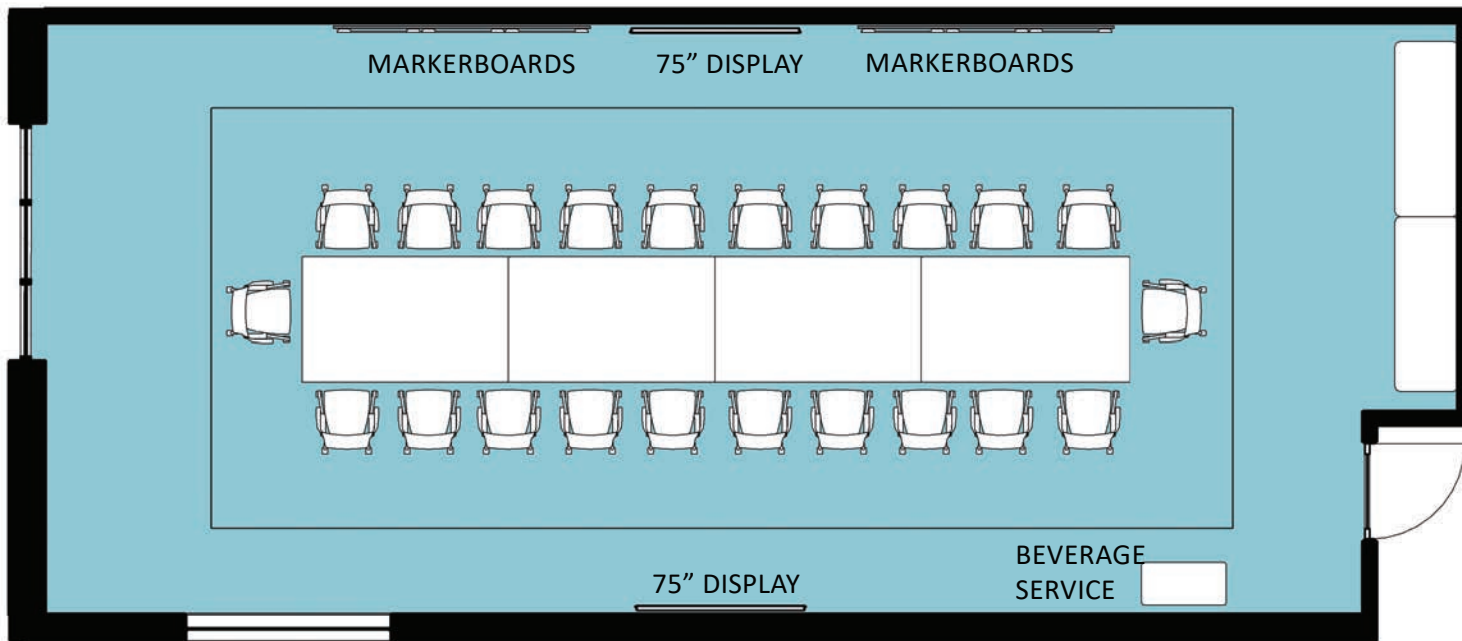

TWO - 75" LCD DISPLAY WITH HD CAMERA AND SOUNDBAR

WIRELESS AND WIRED CONNECTIVITY

PEPSI ROOM CLASSROOM B

SEATS 24

DIMENSIONS 44' x 18'

TWO - 75" LCD DISPLAY WITH HD CAMERA AND SOUNDBAR

WIRELESS AND WIRED CONNECTIVITY

PEPSI ROOM CLASSROOM C

SEATS 24

DIMENSIONS 44' x 18'

TWO - 75" LCD DISPLAY WITH HD CAMERA AND SOUNDBAR

WIRELESS AND WIRED CONNECTIVITY

COLA ROOM STANDARD

SEATS 24

DIMENSIONS 44' x 18'

TWO - 75" LCD DISPLAY WITH HD CAMERA AND SOUNDBAR

WIRELESS AND WIRED CONNECTIVITY

SOCIAL COMMONS
SEATS 23
DIMENSIONS 52' x 45'
TWO 55" SCREENS
WIRELESS CONNECTIVITY
VARIOUS LOUNGE AND CAFÉ SEATING

SOCIAL COMMONS BANQUET

NOTE: REQUIRES RENTAL TABLES

SEATS 24

DIMENSIONS 52' x 45'

TWO 55" SCREENS

WIRELESS CONNECTIVITY

VARIOUS LOUNGE AND CAFÉ SEATING

UPSTATE DEFAULT SEATS 72

DIMENSIONS 44' x 60'
 159" MOTORIZED PROJECTION SCREEN
 MICROSOFT TEAMS ROOM VIDEOCONFERENCING
 AUDIO SYSTEM WITH CEILING MICROPHONES AND SPEAKERS
 FOUR LAVALIER MICROPHONES
 WIRELESS AND WIRED CONNECTIVITY
 *AUDIO AND VIDEO CAN BE SIMULTANEOUSLY CAST IN ATRIUM