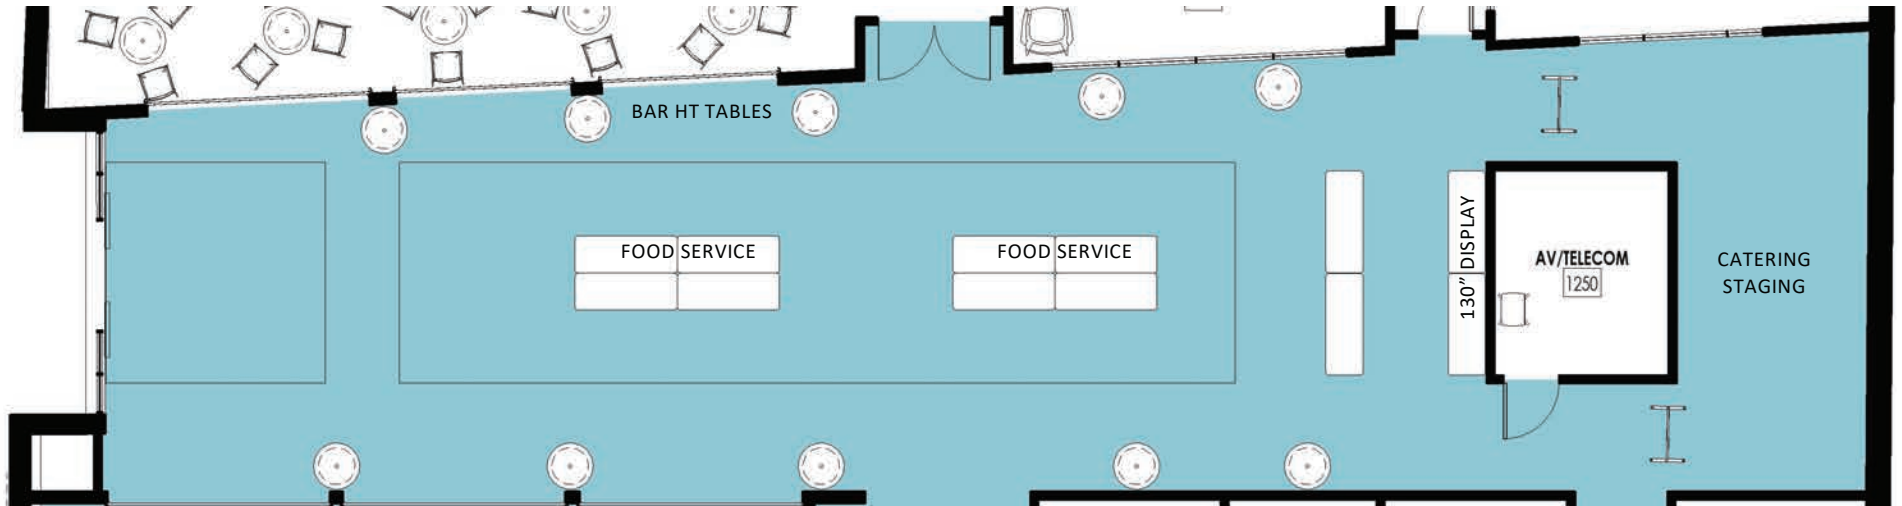

ATRIUM AUDITORIUM WITH STAGE SEATS 78

NOTE: STAGE REQUIRES RENTAL

DIMENSIONS 95' x 22'

130" VIDEO WALL

MICROSOFT TEAMS ROOM VIDEOCONFERENCING

AUDIO SYSTEM WITH CEILING MICROPHONES AND SPEAKERS

TWO LAVALIER MICROPHONES

WIRELESS AND WIRED CONNECTIVITY

*AUDIO AND VIDEO CAN BE SIMULTANEOUSLY CAST IN UPSTATE ROOM

ATRIUM RECEPTION

DIMENSIONS 95' x 22'

130" VIDEO WALL

MICROSOFT TEAMS ROOM VIDEOCONFERENCING

AUDIO SYSTEM WITH CEILING MICROPHONES AND SPEAKERS

TWO LAVALIER MICROPHONES

WIRELESS AND WIRED CONNECTIVITY

*AUDIO AND VIDEO CAN BE SIMULTANEOUSLY CAST IN UPSTATE ROOM

ATRIUM BANQUET SEATS 40

NOTE: REQUIRES RENTAL TABLES

DIMENSIONS 95' x 22'

130" VIDEO WALL