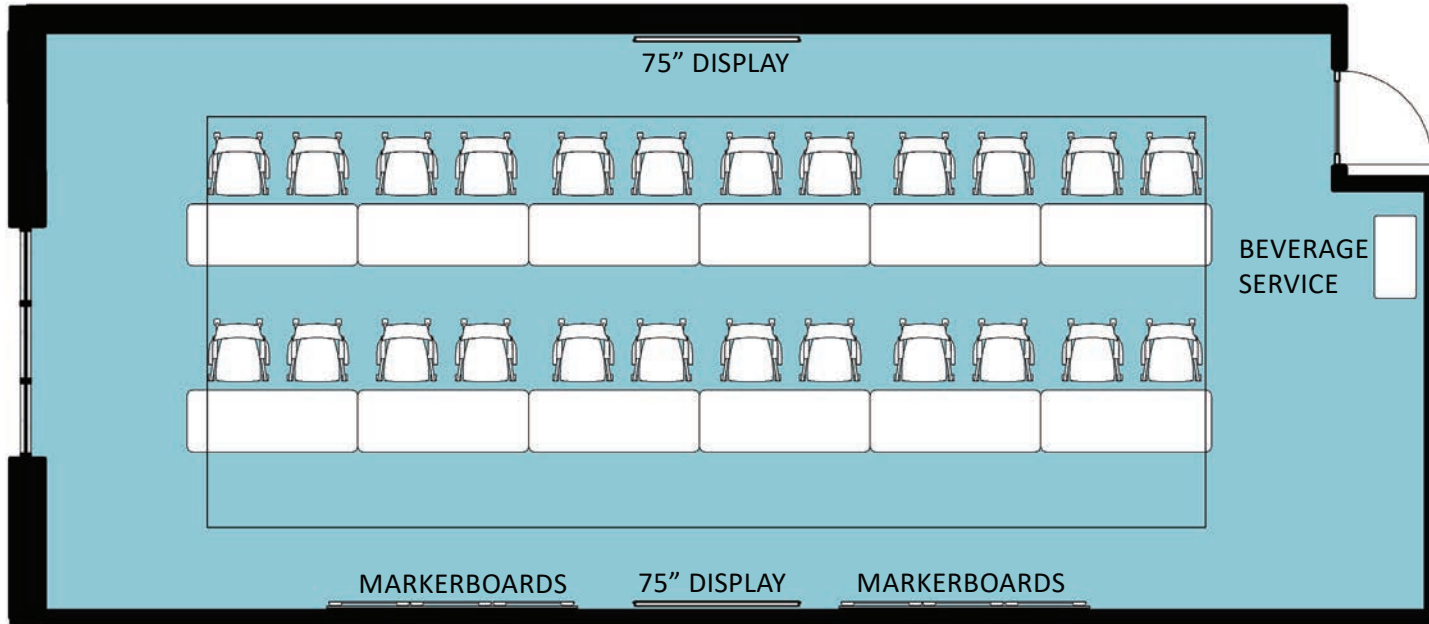

REEDY ROOM STANDARD

SEATS 8

DIMENSIONS 21' x 15'

75\" LCD DISPLAY WITH HD CAMERA AND SOUNDBAR
WIRELESS AND WIRED CONNECTIVITY

REEDY ROOM U-SHAPE

SEATS 10

DIMENSIONS 21' x 15'

75" LCD DISPLAY WITH HD CAMERA AND SOUNDBAR
WIRELESS AND WIRED CONNECTIVITY

PEPSI ROOM STANDARD

SEATS 24

DIMENSIONS 44' x 18'

TWO - 75" LCD DISPLAY WITH HD CAMERA AND SOUNDBAR

WIRELESS AND WIRED CONNECTIVITY

PEPSI ROOM CLASSROOM A

SEATS 24

DIMENSIONS 44' x 18'

TWO - 75" LCD DISPLAY WITH HD CAMERA AND SOUNDBAR

WIRELESS AND WIRED CONNECTIVITY

PEPSI ROOM CLASSROOM B

SEATS 24

DIMENSIONS 44' x 18'

TWO - 75" LCD DISPLAY WITH HD CAMERA AND SOUNDBAR

WIRELESS AND WIRED CONNECTIVITY

PEPSI ROOM CLASSROOM C

SEATS 24

DIMENSIONS 44' x 18'

TWO - 75" LCD DISPLAY WITH HD CAMERA AND SOUNDBAR

WIRELESS AND WIRED CONNECTIVITY

COLA ROOM STANDARD

SEATS 24

DIMENSIONS 44' x 18'