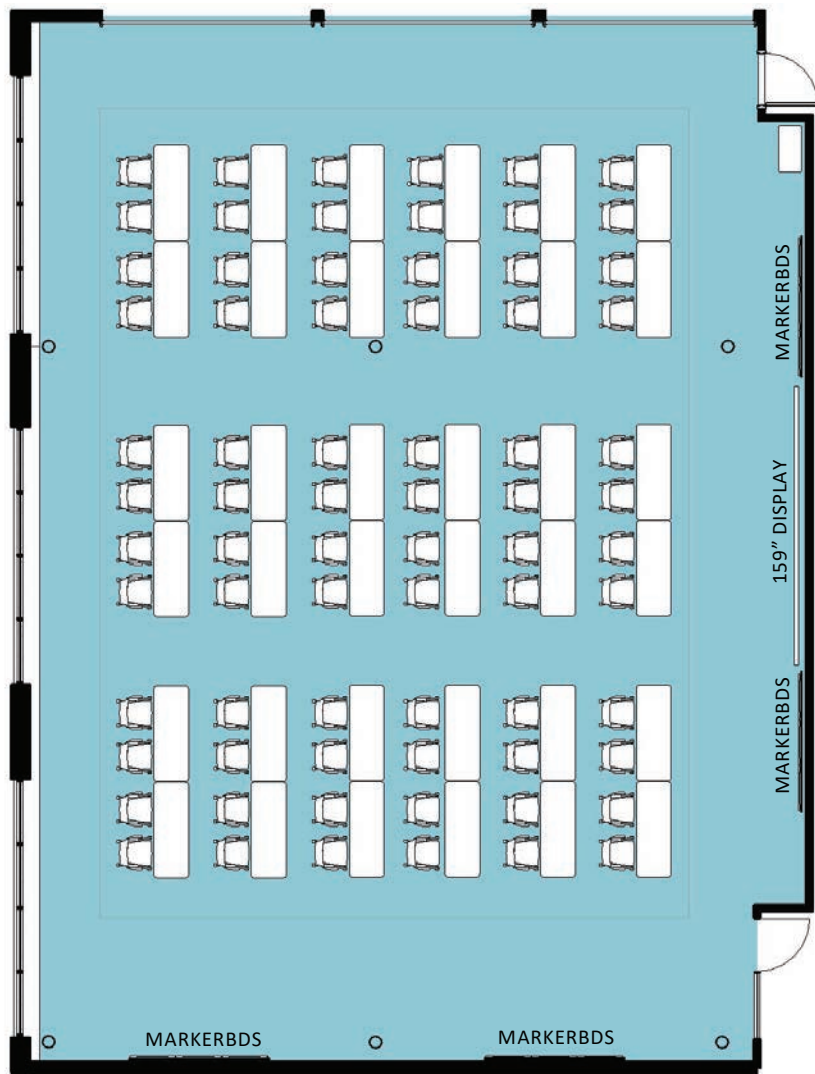

REEDY ROOM STANDARD

SEATS 8

DIMENSIONS 21' x 15'

75\" LCD DISPLAY WITH HD CAMERA AND SOUNDBAR
WIRELESS AND WIRED CONNECTIVITY

REEDY ROOM U-SHAPE

SEATS 10

DIMENSIONS 21' x 15'

75" LCD DISPLAY WITH HD CAMERA AND SOUNDBAR
WIRELESS AND WIRED CONNECTIVITY

PEPSI ROOM CLASSROOM C

SEATS 24

DIMENSIONS 44' x 18'

TWO - 75" LCD DISPLAY WITH HD CAMERA AND SOUNDBAR

WIRELESS AND WIRED CONNECTIVITY

COLA ROOM STANDARD

SEATS 24

DIMENSIONS 44' x 18'

TWO - 75" LCD DISPLAY WITH HD CAMERA AND SOUNDBAR

WIRELESS AND WIRED CONNECTIVITY

SOCIAL COMMONS
SEATS 23
DIMENSIONS 52' x 45'
TWO 55" SCREENS
WIRELESS CONNECTIVITY
VARIOUS LOUNGE AND CAFÉ SEATING

SOCIAL COMMONS BANQUET

NOTE: REQUIRES RENTAL TABLES

SEATS 24

DIMENSIONS 52' x 45'

TWO 55" SCREENS

WIRELESS CONNECTIVITY

VARIOUS LOUNGE AND CAFÉ SEATING

UPSTATE DEFAULT SEATS 72

DIMENSIONS 44' x 60'
 159" MOTORIZED PROJECTION SCREEN
 MICROSOFT TEAMS ROOM VIDEOCONFERENCING
 AUDIO SYSTEM WITH CEILING MICROPHONES AND SPEAKERS
 FOUR LAVALIER MICROPHONES
 WIRELESS AND WIRED CONNECTIVITY
 *AUDIO AND VIDEO CAN BE SIMULTANEOUSLY CAST IN ATRIUM