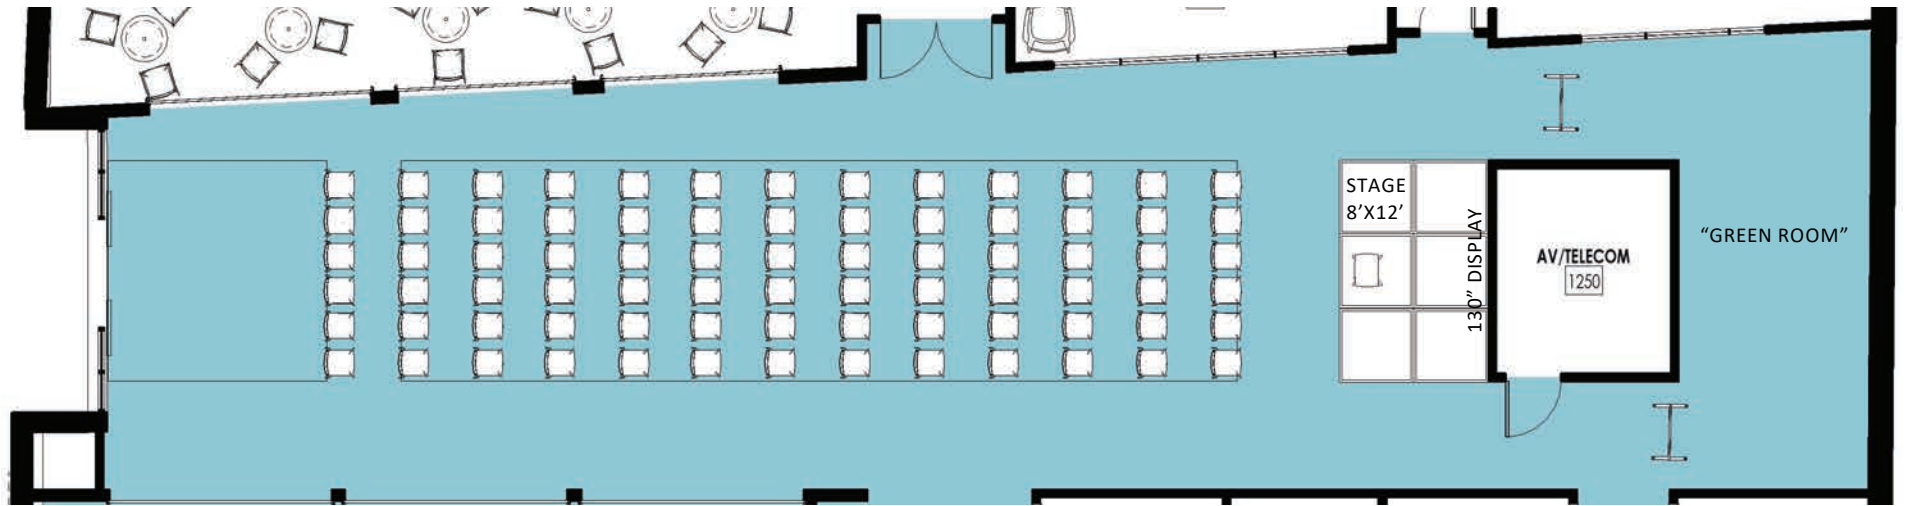

PEPSI ROOM CLASSROOM C

SEATS 24

DIMENSIONS 44' x 18'

TWO - 75" LCD DISPLAY WITH HD CAMERA AND SOUNDBAR

WIRELESS AND WIRED CONNECTIVITY

COLA ROOM STANDARD

SEATS 24

DIMENSIONS 44' x 18'

AUDIO SYSTEM WITH CEILING MICROPHONES AND SPEAKERS

TWO LAVALIER MICROPHONES

WIRELESS AND WIRED CONNECTIVITY

*AUDIO AND VIDEO CAN BE SIMULTANEOUSLY CAST IN UPSTATE ROOM

ATRIUM AUDITORIUM

SEATS 78

DIMENSIONS 95' x 22'

130" VIDEO WALL

MICROSOFT TEAMS ROOM VIDEOCONFERENCING

AUDIO SYSTEM WITH CEILING MICROPHONES AND SPEAKERS

TWO LAVALIER MICROPHONES

WIRELESS AND WIRED CONNECTIVITY

*AUDIO AND VIDEO CAN BE SIMULTANEOUSLY CAST IN UPSTATE ROOM

ATRIUM AUDITORIUM WITH STAGE SEATS 78

NOTE: STAGE REQUIRES RENTAL

DIMENSIONS 95' x 22'

130" VIDEO WALL

MICROSOFT TEAMS ROOM VIDEOCONFERENCING

AUDIO SYSTEM WITH CEILING MICROPHONES AND SPEAKERS

TWO LAVALIER MICROPHONES