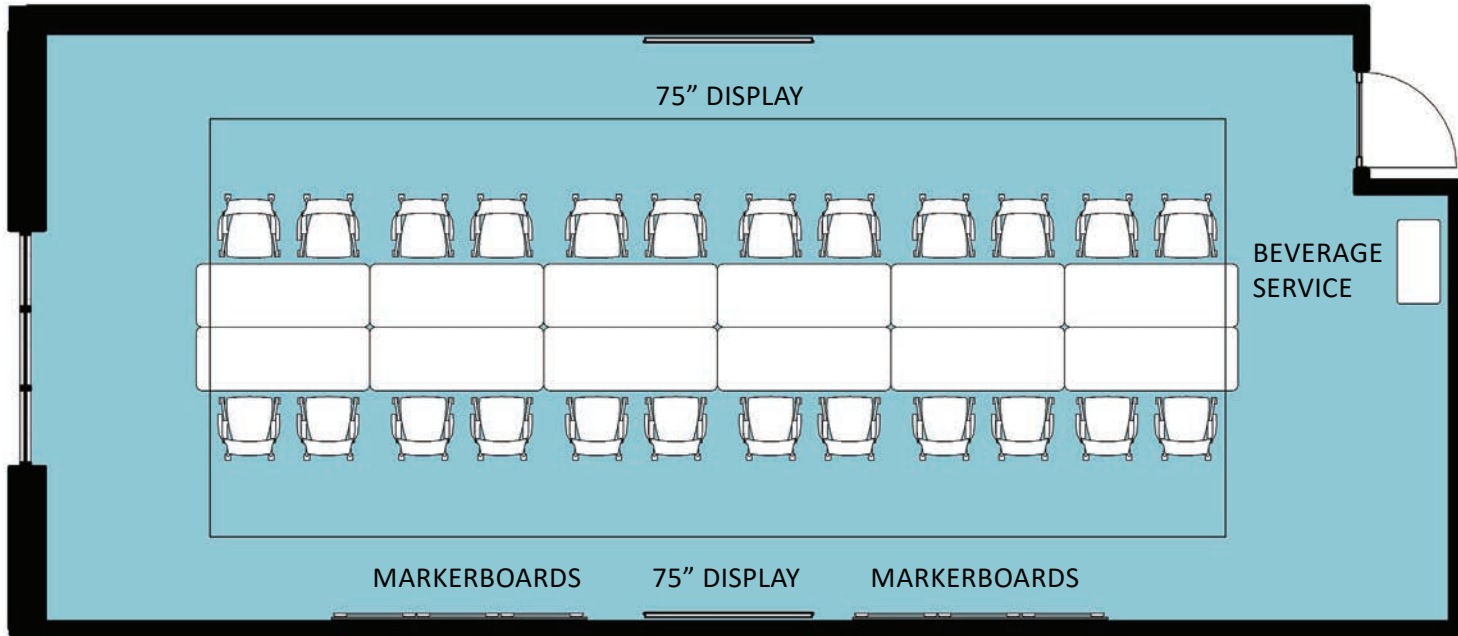

REEDY ROOM STANDARD

SEATS 8

DIMENSIONS 21' x 15'

75\" LCD DISPLAY WITH HD CAMERA AND SOUNDBAR
WIRELESS AND WIRED CONNECTIVITY

REEDY ROOM U-SHAPE

SEATS 10

DIMENSIONS 21' x 15'

75" LCD DISPLAY WITH HD CAMERA AND SOUNDBAR
WIRELESS AND WIRED CONNECTIVITY

PEPSI ROOM STANDARD

SEATS 24

DIMENSIONS 44' x 18'

TWO - 75" LCD DISPLAY WITH HD CAMERA AND SOUNDBAR

WIRELESS AND WIRED CONNECTIVITY

PEPSI ROOM CLASSROOM A

SEATS 24

DIMENSIONS 44' x 18'

TWO - 75" LCD DISPLAY WITH HD CAMERA AND SOUNDBAR

WIRELESS AND WIRED CONNECTIVITY

PEPSI ROOM CLASSROOM B

SEATS 24

DIMENSIONS 44' x 18'

TWO - 75" LCD DISPLAY WITH HD CAMERA AND SOUNDBAR

WIRELESS AND WIRED CONNECTIVITY

PEPSI ROOM CLASSROOM C

SEATS 24

DIMENSIONS 44' x 18'

TWO - 75" LCD DISPLAY WITH HD CAMERA AND SOUNDBAR

WIRELESS AND WIRED CONNECTIVITY

COLA ROOM STANDARD

SEATS 24

DIMENSIONS 44' x 18'