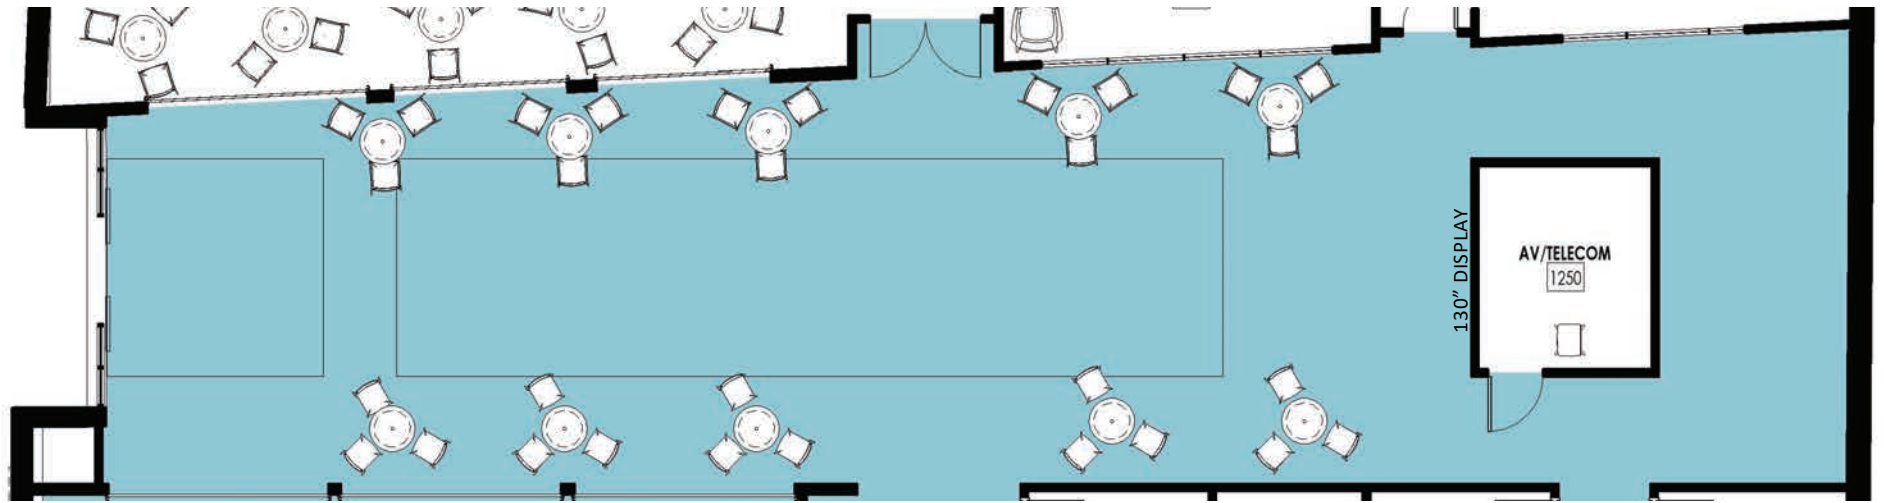

REEDY ROOM STANDARD

SEATS 8

DIMENSIONS 21' x 15'

75\" LCD DISPLAY WITH HD CAMERA AND SOUNDBAR
WIRELESS AND WIRED CONNECTIVITY

REEDY ROOM U-SHAPE

SEATS 10

DIMENSIONS 21' x 15'

75" LCD DISPLAY WITH HD CAMERA AND SOUNDBAR
WIRELESS AND WIRED CONNECTIVITY

WIRELESS AND WIRED CONNECTIVITY

*AUDIO AND VIDEO CAN BE SIMULTANEOUSLY CAST IN ATRIUM

UPSTATE DOUBLE U SEATS 58

DIMENSIONS 44' x 60'

159" MOTORIZED PROJECTION SCREEN

MICROSOFT TEAMS ROOM VIDEOCONFERENCING

AUDIO SYSTEM WITH CEILING MICROPHONES AND SPEAKERS

FOUR LAVALIER MICROPHONES

WIRELESS AND WIRED CONNECTIVITY

*AUDIO AND VIDEO CAN BE SIMULTANEOUSLY CAST IN ATRIUM

ATRIUM DEFAULT SEATS 30

DIMENSIONS 95' x 22'

130" VIDEO WALL

MICROSOFT TEAMS ROOM VIDEOCONFERENCING

AUDIO SYSTEM WITH CEILING MICROPHONES AND SPEAKERS

TWO LAVALIER MICROPHONES

WIRELESS AND WIRED CONNECTIVITY

*AUDIO AND VIDEO CAN BE SIMULTANEOUSLY CAST IN UPSTATE ROOM

ATRIUM AUDITORIUM

SEATS 78

DIMENSIONS 95' x 22'