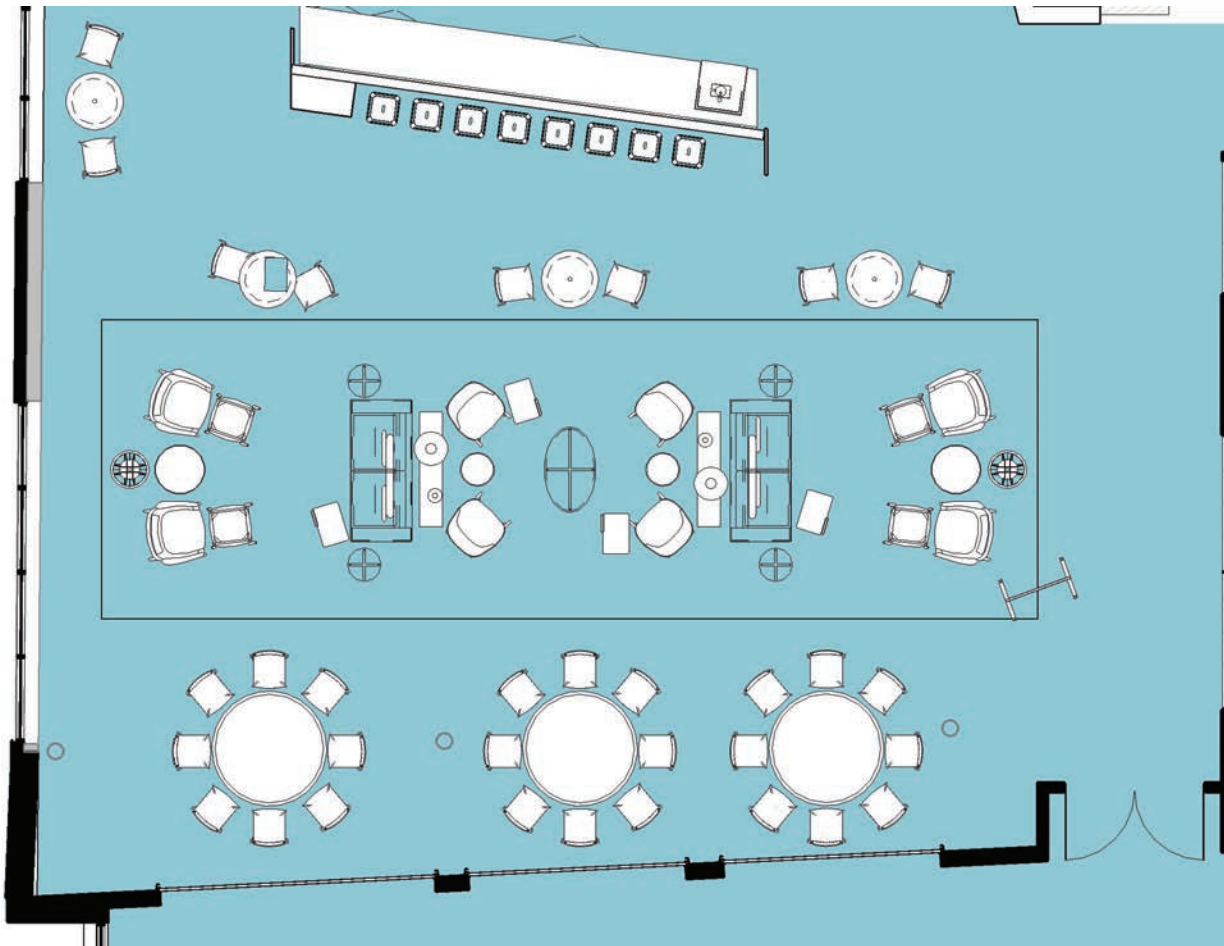

TWO - 75" LCD DISPLAY WITH HD CAMERA AND SOUNDBAR

WIRELESS AND WIRED CONNECTIVITY

PEPSI ROOM CLASSROOM B

SEATS 24

DIMENSIONS 44' x 18'

TWO - 75" LCD DISPLAY WITH HD CAMERA AND SOUNDBAR

WIRELESS AND WIRED CONNECTIVITY

PEPSI ROOM CLASSROOM C

SEATS 24

DIMENSIONS 44' x 18'

TWO - 75" LCD DISPLAY WITH HD CAMERA AND SOUNDBAR

WIRELESS AND WIRED CONNECTIVITY

COLA ROOM STANDARD

SEATS 24

DIMENSIONS 44' x 18'

TWO - 75" LCD DISPLAY WITH HD CAMERA AND SOUNDBAR

WIRELESS AND WIRED CONNECTIVITY

SOCIAL COMMONS
SEATS 23
DIMENSIONS 52' x 45'
TWO 55" SCREENS
WIRELESS CONNECTIVITY
VARIOUS LOUNGE AND CAFÉ SEATING

SOCIAL COMMONS BANQUET

NOTE: REQUIRES RENTAL TABLES

SEATS 24

DIMENSIONS 52' x 45'

TWO 55" SCREENS

WIRELESS CONNECTIVITY

VARIOUS LOUNGE AND CAFÉ SEATING

UPSTATE DEFAULT SEATS 72

DIMENSIONS 44' x 60'
 159" MOTORIZED PROJECTION SCREEN
 MICROSOFT TEAMS ROOM VIDEOCONFERENCING
 AUDIO SYSTEM WITH CEILING MICROPHONES AND SPEAKERS
 FOUR LAVALIER MICROPHONES
 WIRELESS AND WIRED CONNECTIVITY
 *AUDIO AND VIDEO CAN BE SIMULTANEOUSLY CAST IN ATRIUM