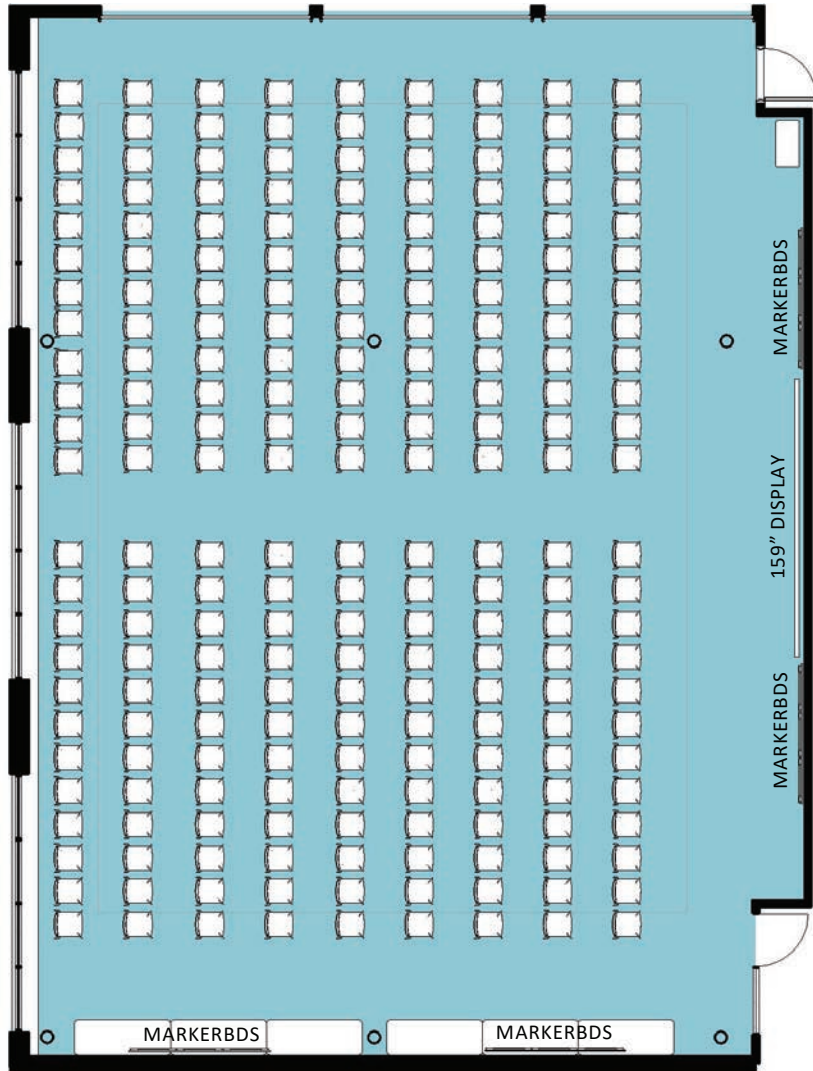

REEDY ROOM STANDARD

SEATS 8

DIMENSIONS 21' x 15'

75\" LCD DISPLAY WITH HD CAMERA AND SOUNDBAR
WIRELESS AND WIRED CONNECTIVITY

REEDY ROOM U-SHAPE

SEATS 10

DIMENSIONS 21' x 15'

75" LCD DISPLAY WITH HD CAMERA AND SOUNDBAR
WIRELESS AND WIRED CONNECTIVITY

PEPSI ROOM CLASSROOM C

SEATS 24

DIMENSIONS 44' x 18'

TWO - 75" LCD DISPLAY WITH HD CAMERA AND SOUNDBAR

WIRELESS AND WIRED CONNECTIVITY

COLA ROOM STANDARD

SEATS 24

DIMENSIONS 44' x 18'

TWO - 75" LCD DISPLAY WITH HD CAMERA AND SOUNDBAR

WIRELESS AND WIRED CONNECTIVITY

SOCIAL COMMONS
SEATS 23
DIMENSIONS 52' x 45'
TWO 55" SCREENS
WIRELESS CONNECTIVITY
VARIOUS LOUNGE AND CAFÉ SEATING

SOCIAL COMMONS BANQUET

NOTE: REQUIRES RENTAL TABLES

SEATS 24

DIMENSIONS 52' x 45'

TWO 55" SCREENS

WIRELESS CONNECTIVITY

VARIOUS LOUNGE AND CAFÉ SEATING

UPSTATE DEFAULT SEATS 72

DIMENSIONS 44' x 60'
 159" MOTORIZED PROJECTION SCREEN
 MICROSOFT TEAMS ROOM VIDEOCONFERENCING
 AUDIO SYSTEM WITH CEILING MICROPHONES AND SPEAKERS
 FOUR LAVALIER MICROPHONES
 WIRELESS AND WIRED CONNECTIVITY
 *AUDIO AND VIDEO CAN BE SIMULTANEOUSLY CAST IN ATRIUM