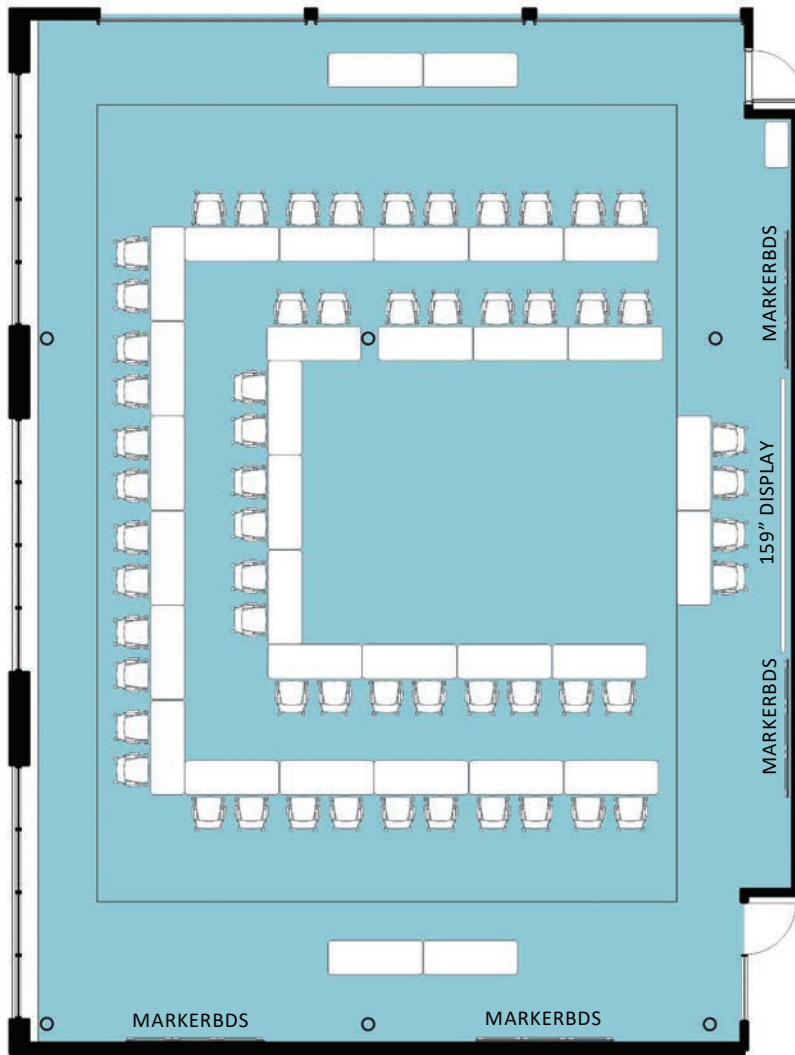

UPSTATE DOUBLE U SEATS 58

DIMENSIONS 44' x 60'

159" MOTORIZED PROJECTION SCREEN

MICROSOFT TEAMS ROOM VIDEOCONFERENCING

AUDIO SYSTEM WITH CEILING MICROPHONES AND SPEAKERS

FOUR LAVALIER MICROPHONES

WIRELESS AND WIRED CONNECTIVITY

*AUDIO AND VIDEO CAN BE SIMULTANEOUSLY CAST IN ATRIUM