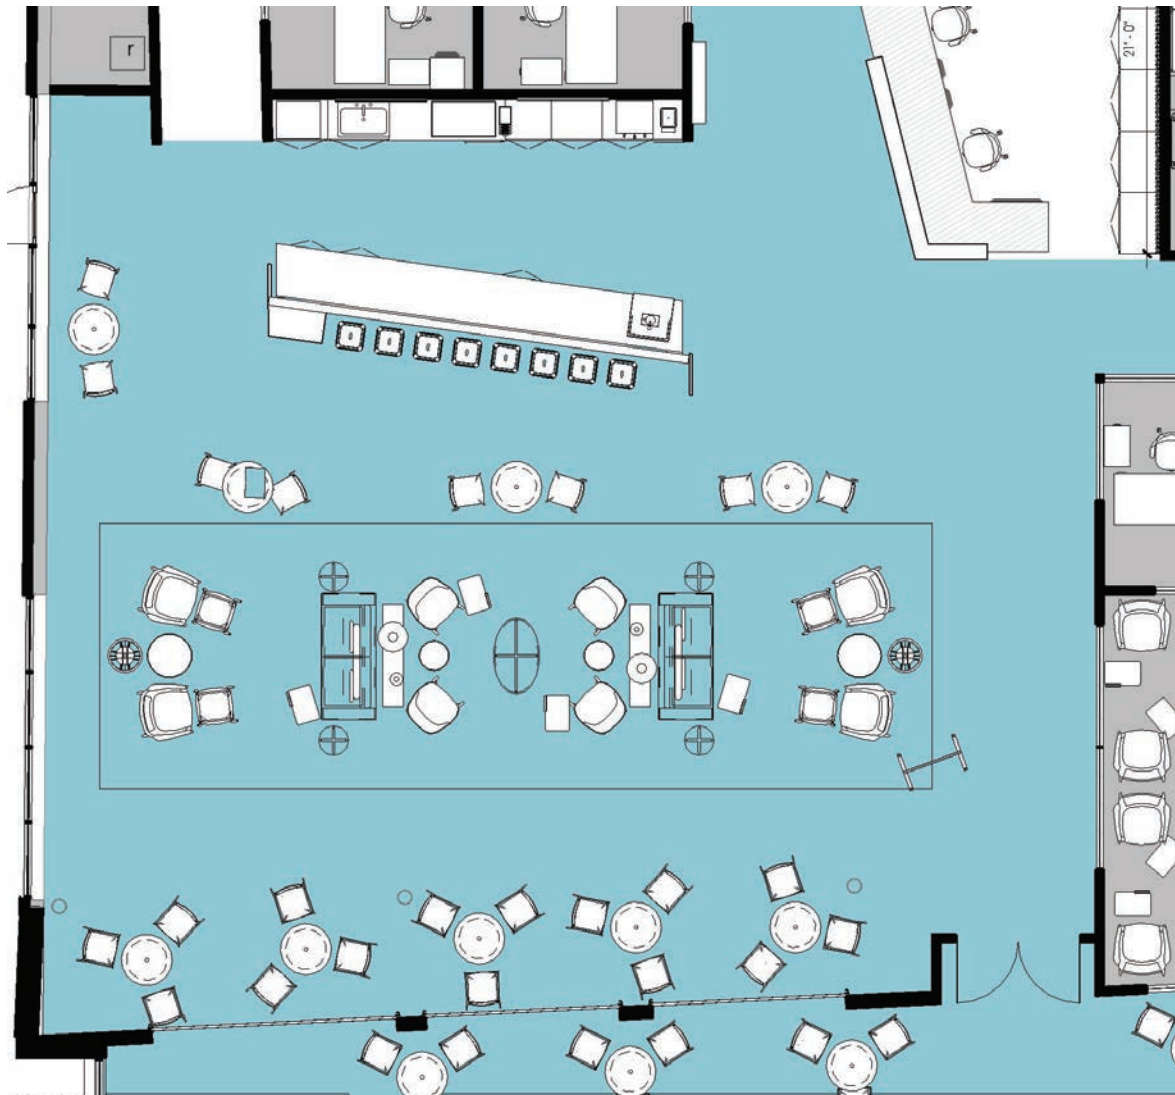

TWO - 75" LCD DISPLAY WITH HD CAMERA AND SOUNDBAR

WIRELESS AND WIRED CONNECTIVITY

PEPSI ROOM CLASSROOM B

SEATS 24

DIMENSIONS 44' x 18'

TWO - 75" LCD DISPLAY WITH HD CAMERA AND SOUNDBAR

WIRELESS AND WIRED CONNECTIVITY

PEPSI ROOM CLASSROOM C

SEATS 24

DIMENSIONS 44' x 18'

TWO - 75" LCD DISPLAY WITH HD CAMERA AND SOUNDBAR

WIRELESS AND WIRED CONNECTIVITY

COLA ROOM STANDARD

SEATS 24

DIMENSIONS 44' x 18'

TWO - 75" LCD DISPLAY WITH HD CAMERA AND SOUNDBAR

WIRELESS AND WIRED CONNECTIVITY

SOCIAL COMMONS
SEATS 23
DIMENSIONS 52' x 45'
TWO 55" SCREENS
WIRELESS CONNECTIVITY
VARIOUS LOUNGE AND CAFÉ SEATING

SOCIAL COMMONS BANQUET

NOTE: REQUIRES RENTAL TABLES

SEATS 24

DIMENSIONS 52' x 45'

TWO 55" SCREENS

WIRELESS CONNECTIVITY

VARIOUS LOUNGE AND CAFÉ SEATING

UPSTATE DEFAULT SEATS 72

DIMENSIONS 44' x 60'
 159" MOTORIZED PROJECTION SCREEN
 MICROSOFT TEAMS ROOM VIDEOCONFERENCING
 AUDIO SYSTEM WITH CEILING MICROPHONES AND SPEAKERS
 FOUR LAVALIER MICROPHONES
 WIRELESS AND WIRED CONNECTIVITY
 *AUDIO AND VIDEO CAN BE SIMULTANEOUSLY CAST IN ATRIUM